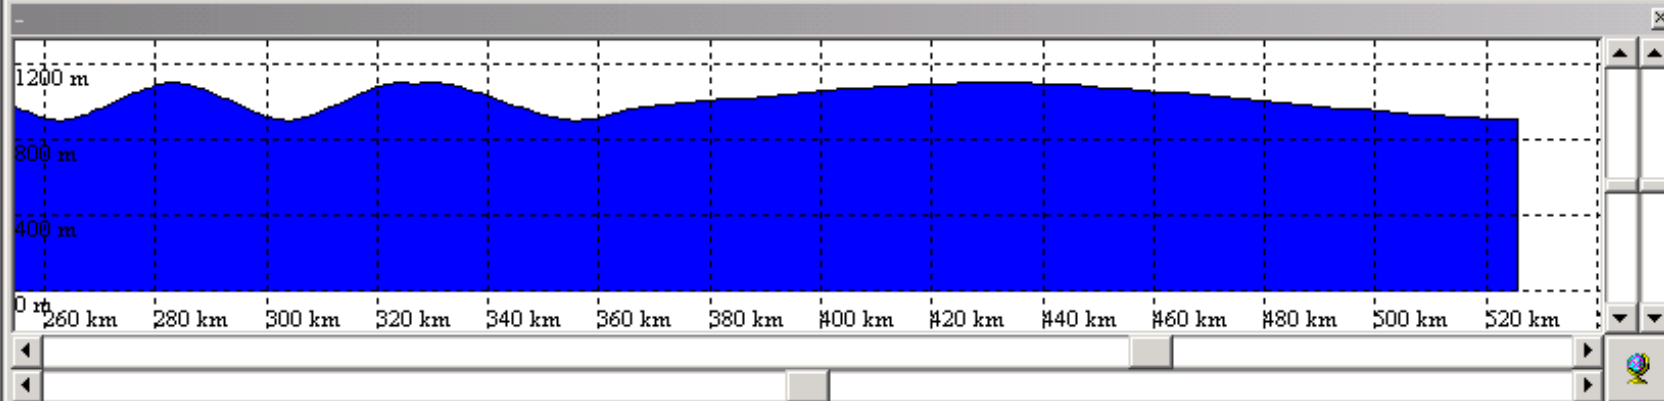

GPS TrackMaker

Lat: 52.1401257195415
 Lon: 3.64306029370777
 Alt: 902.25 m EPE
 Spd: --- km/h 15 m
 10-feb-2005 13:50:06
 *** Simulation! ***

LCD Panel

GPS TrackMaker

Lat: 51.8399548530579
 Lon: 4.93022203445435
 Alt: -3.24 m EPE
 Spd: 1151.28 km/h 0 m
 14-feb-2005 14:25:07
 *** Simulation! ***

LCD Panel

Real-Time Navigation Console

GPS TrackMaker

Lat: 51.8668627738953
 Lon: 4.90277767181397
 Alt: -5.15 m EPE: 0 m
 Spd: 61.17 km/h
 23-Jul-2004 09:38:31
 *** Simulation! ***

LCD Panel

ACTIVE LOG

GPS TrackMaker - C:\Documents and Settings\JOJO\My Documents\GPS\Auto\auto-2w.gtm

Properties...
Insert Waypoint...
Invert
Recalculate
Show Profile...

Center map on selected item

Link
File/URL:

Show on Map

Real-Time Navigation Console

GPS TrackMaker

Lat: 51.8331742286683
 Lon: 4.70837116241456
 Alt: -5.15 m EPE
 Spd: 74.48 km/h 0 m
 23-Jul-2004 09:11:47
 *** Simulation! ***

LCD Panel

Speedometer: 0 to 200 km/h (needle at ~74 km/h)

Distance: 0 to 300 Meters x10 (needle at ~115)

Compass: 0 to 360 degrees (needle pointing North)

GPS TrackMaker - C:\Documents and Settings...

View NavTools Help