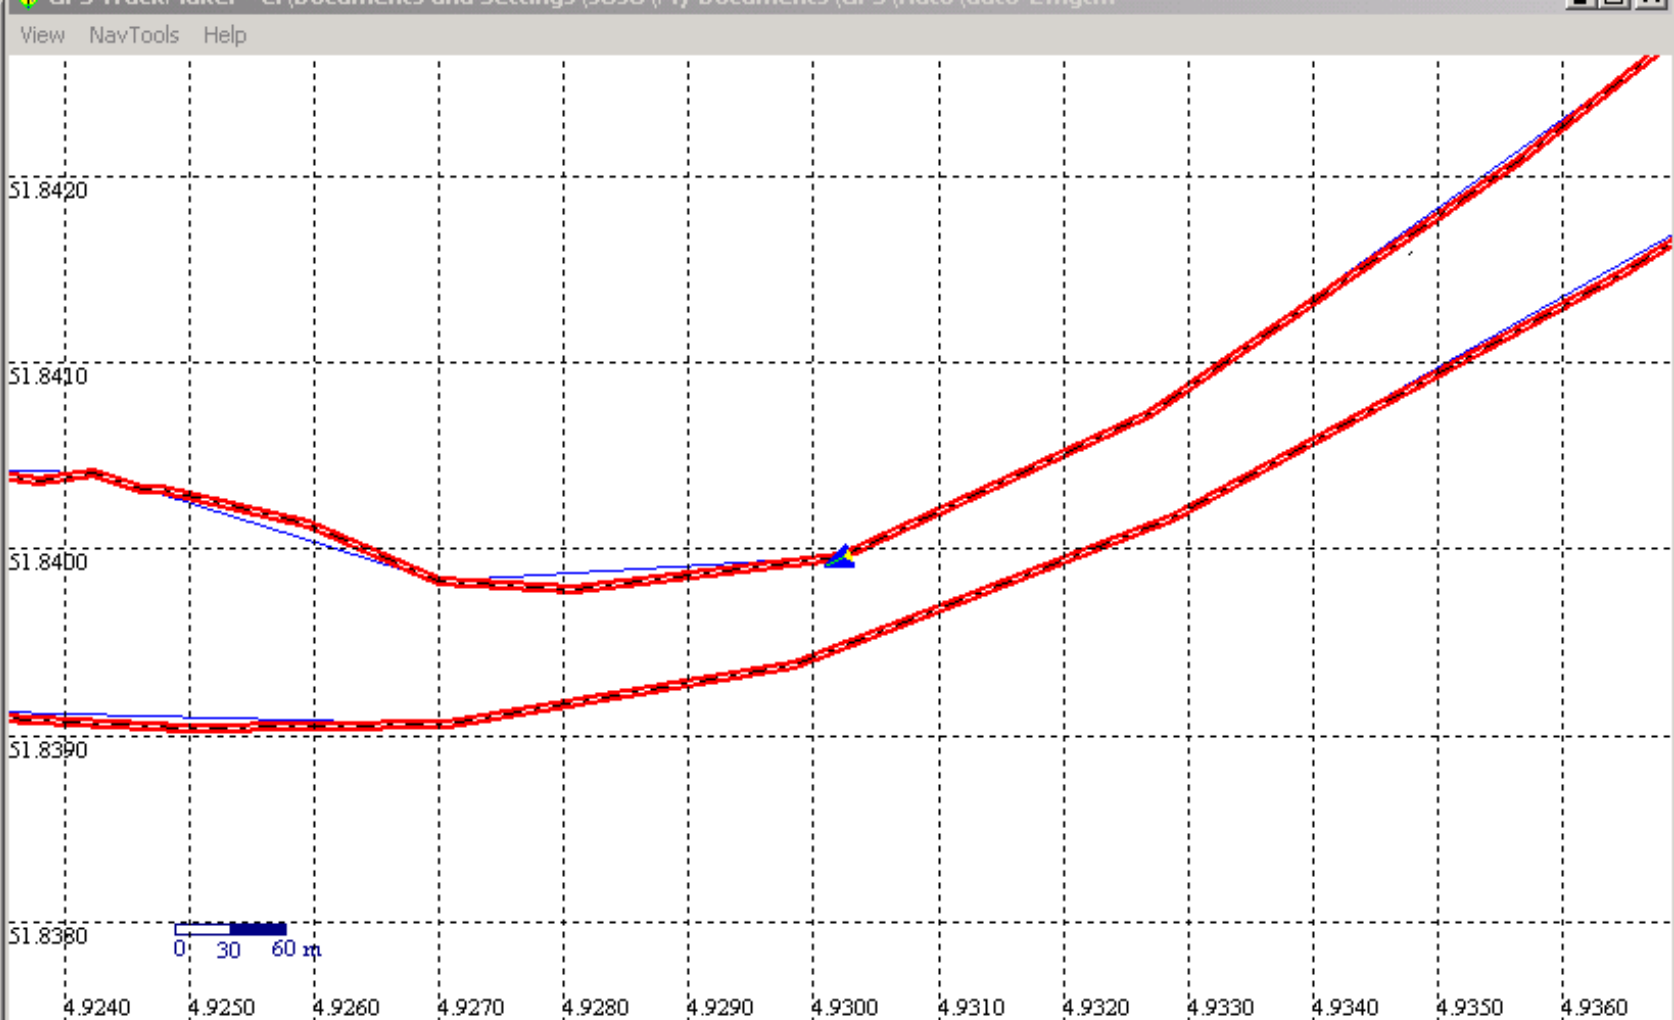

GPS TrackMaker

Lat: 52.1401257195415
 Lon: 3.64306029370777
 Alt: 902.25 m EPE
 Spd: --- km/h 15 m
 10-feb-2005 13:50:06
 *** Simulation! ***

LCD Panel

GPS TrackMaker

Lat: 51.8399548530579
 Lon: 4.93022203445435
 Alt: -3.24 m EPE
 Spd: 1151.28 km/h 0 m
 14-feb-2005 14:25:07
 *** Simulation! ***

LCD Panel

Real-Time Navigation Console

GPS TrackMaker

Lat: 51.8668627738953
 Lon: 4.90277767181397
 Alt: -5.15 m EPE: 0 m
 Spd: 61.17 km/h
 23-Jul-2004 09:38:31
 *** Simulation! ***

LCD Panel

ACTIVE LOG

GPS TrackMaker - C:\Documents and Settings\JOJO\My Documents\GPS\Auto\auto-2w.gtm

Properties...
Insert Waypoint...
Invert
Recalculate
Show Profile...

Center map on selected item

Link
File/URL:

Show on Map

Real-Time Navigation Console

GPS TrackMaker

Lat: 51.8331742286683
 Lon: 4.70837116241456
 Alt: -5.15 m EPE
 Spd: 74.48 km/h 0 m
 23-Jul-2004 09:11:47
 *** Simulation! ***

LCD Panel

Speedometer: 0 to 200 km/h (needle at ~74 km/h)

Distance: 0 to 300 Meters x10 (needle at ~115)

Compass: 0 to 360 degrees (needle pointing North)

GPS TrackMaker - C:\Documents and Settings...

View NavTools Help