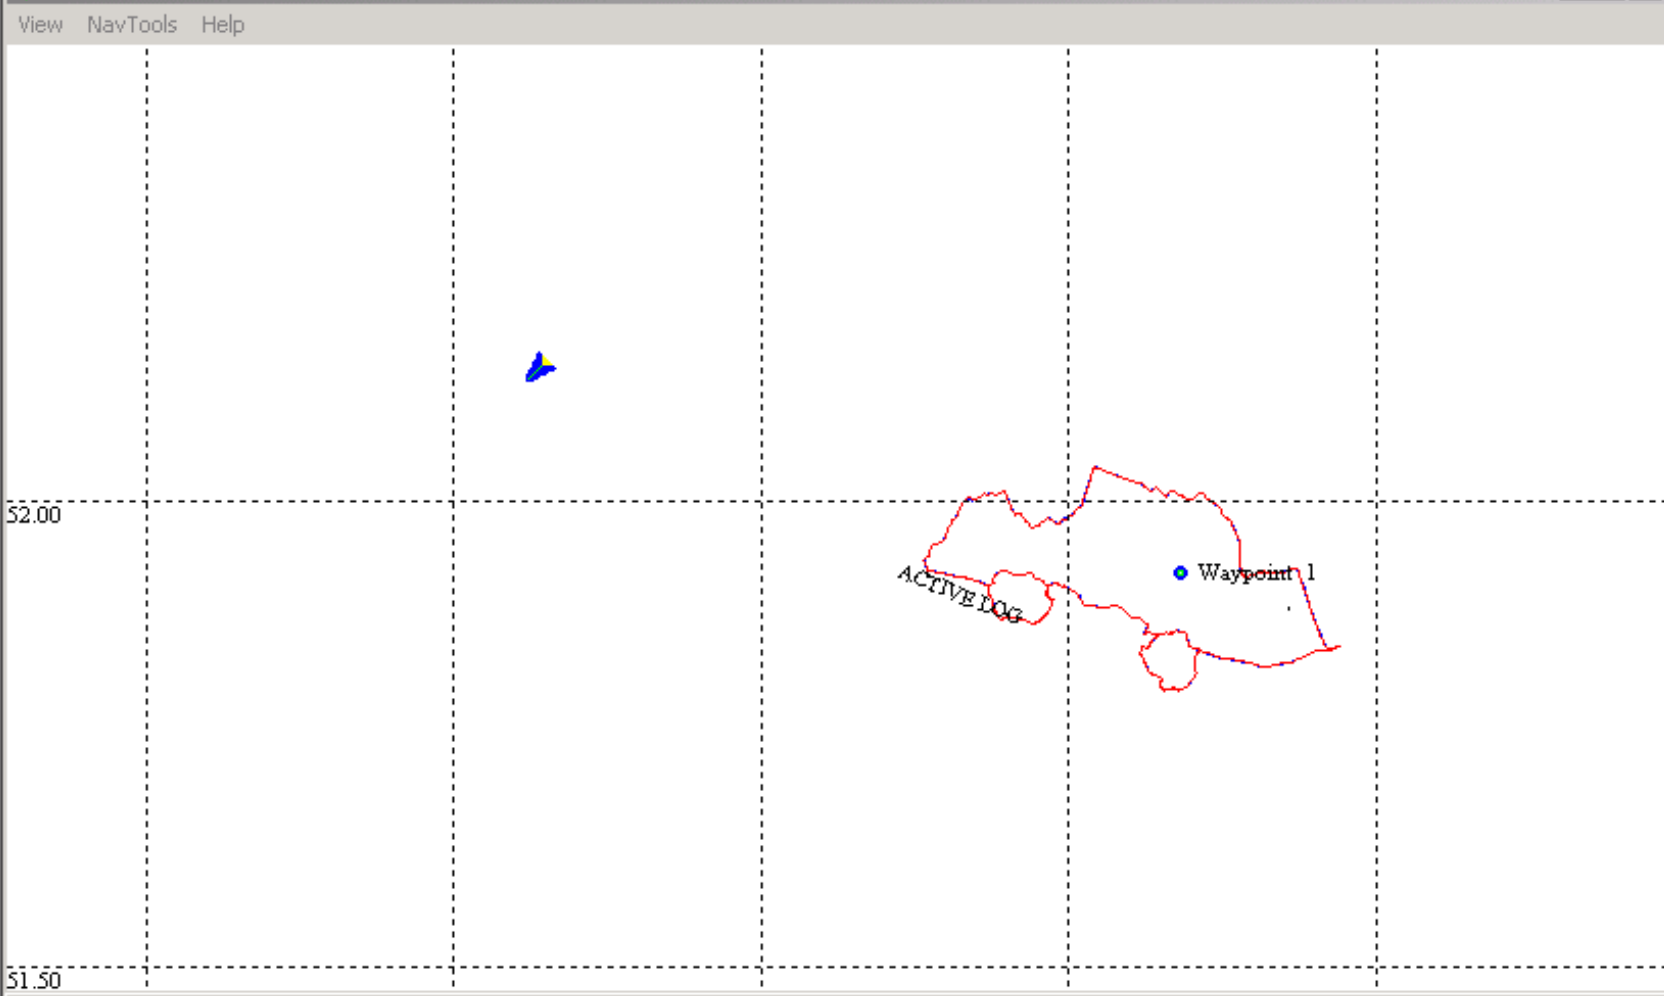

GPS TrackMaker

Lat: 52.1401257195415
 Lon: 3.64306029370777
 Alt: 902.25 m EPE
 Spd: --- km/h 15 m
 10-feb-2005 13:50:06
 *** Simulation! ***

LCD Panel

GPS TrackMaker

Lat: 51.8399548530579
 Lon: 4.93022203445435
 Alt: -3.24 m EPE
 Spd: 1151.28 km/h 0 m
 14-feb-2005 14:25:07
 *** Simulation! ***

LCD Panel

Real-Time Navigation Console

GPS TrackMaker

Lat: 51.8668627738953
 Lon: 4.90277767181397
 Alt: -5.15 m EPE: 0 m
 Spd: 61.17 km/h
 23-Jul-2004 09:38:31
 *** Simulation! ***

LCD Panel

ACTIVE LOG

GPS TrackMaker - C:\Documents and Settings\JOJO\My Documents\GPS\Auto\auto-2w.gtm

Properties...
Insert Waypoint...
Invert
Recalculate
Show Profile...

Center map on selected item

Link
File/URL:

Show on Map

Real-Time Navigation Console

GPS TrackMaker

Lat: 51.8331742286683
 Lon: 4.70837116241456
 Alt: -5.15 m EPE
 Spd: 74.48 km/h 0 m
 23-Jul-2004 09:11:47
 *** Simulation! ***

LCD Panel

Speedometer: 0 to 200 km/h (needle at ~74 km/h)

Distance: 0 to 300 Meters x10 (needle at ~115)

Compass: 0 to 360 degrees (needle pointing North)

GPS TrackMaker - C:\Documents and Settings...

View NavTools Help