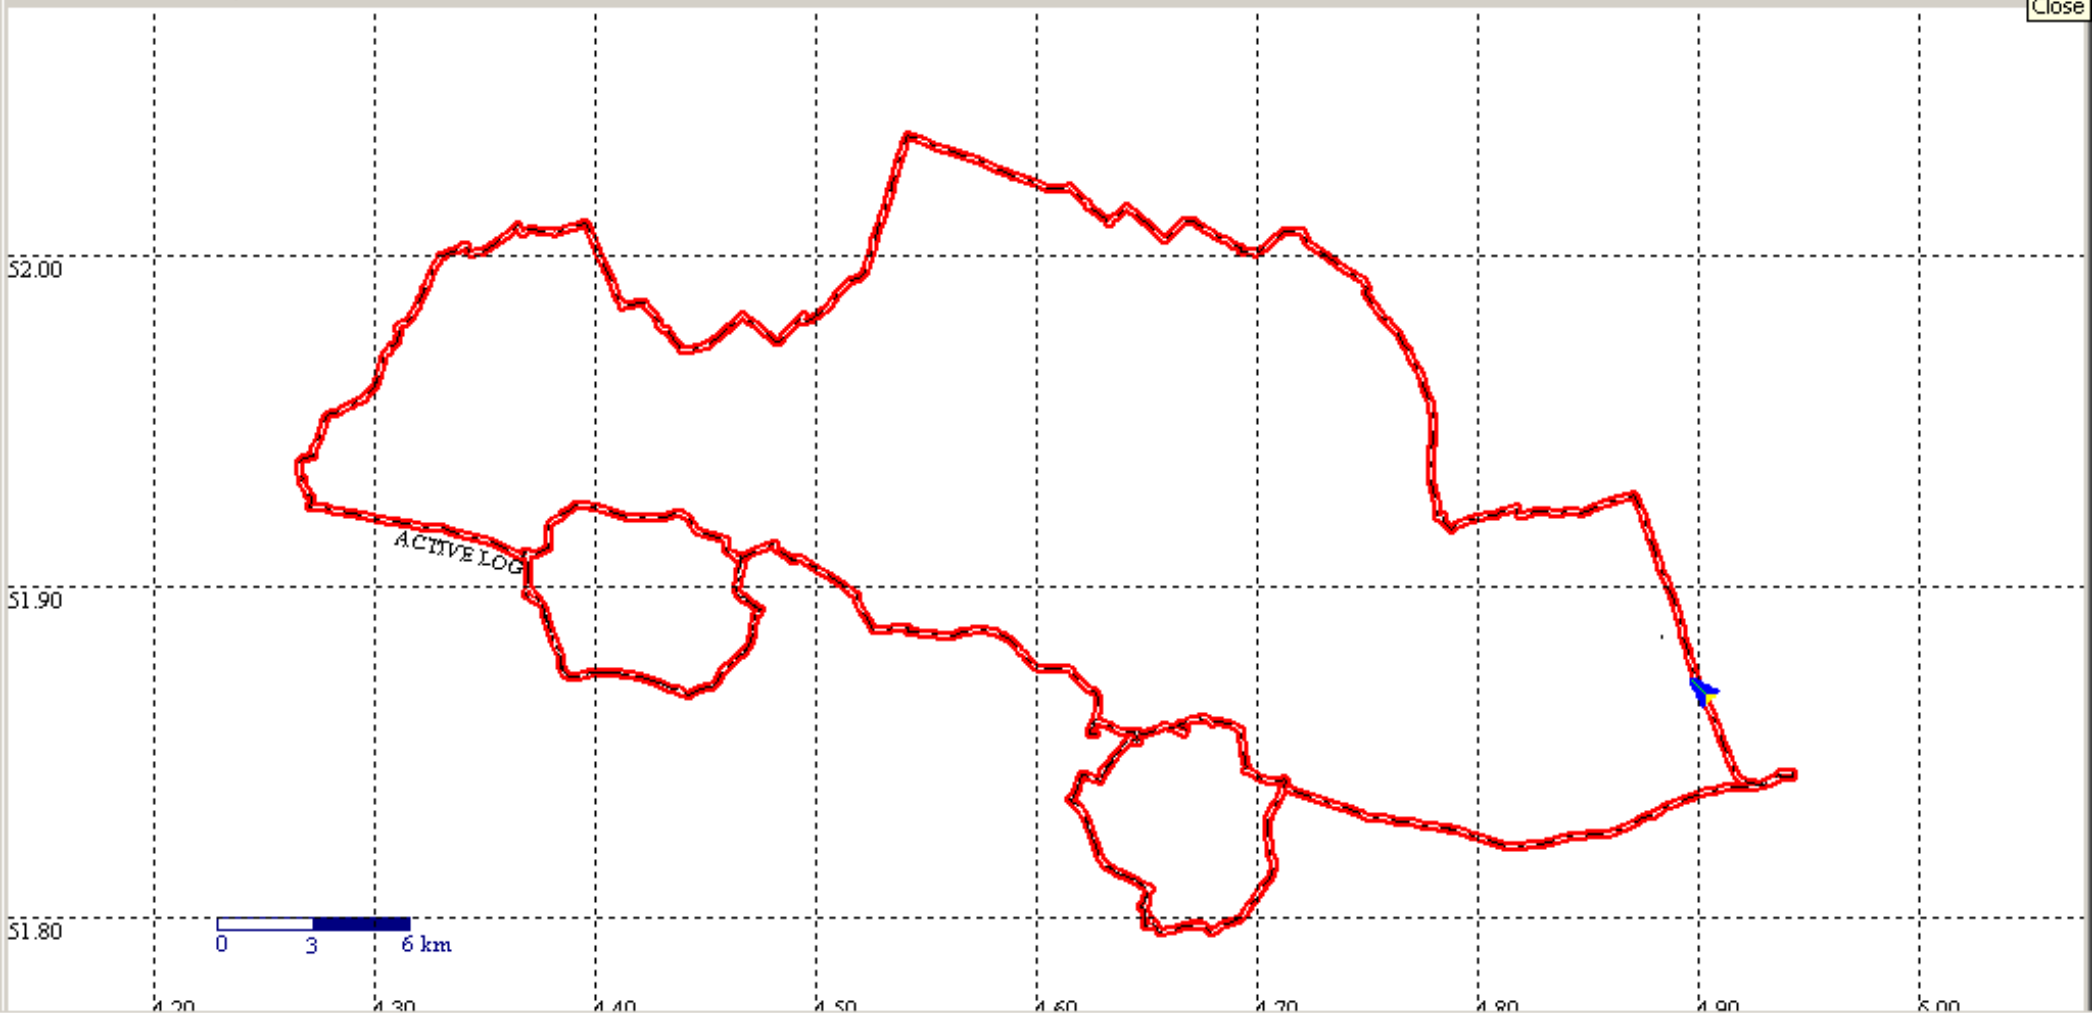

Real-Time Navigation Console

GPS TrackMaker

Lat: 51.8668627738953
Lon: 4.90277767181397
Alt: -5.15 m   EPE: 0 m
Spd: 61.17 km/h
23-Jul-2004 09:38:31
*** Simulation! ***

LCD Panel

ACTIVE LOG

GPS TrackMaker - C:\Documents and Settings\JOJO\My Documents\GPS\Auto\auto-2w.gtm

View NavTools Help