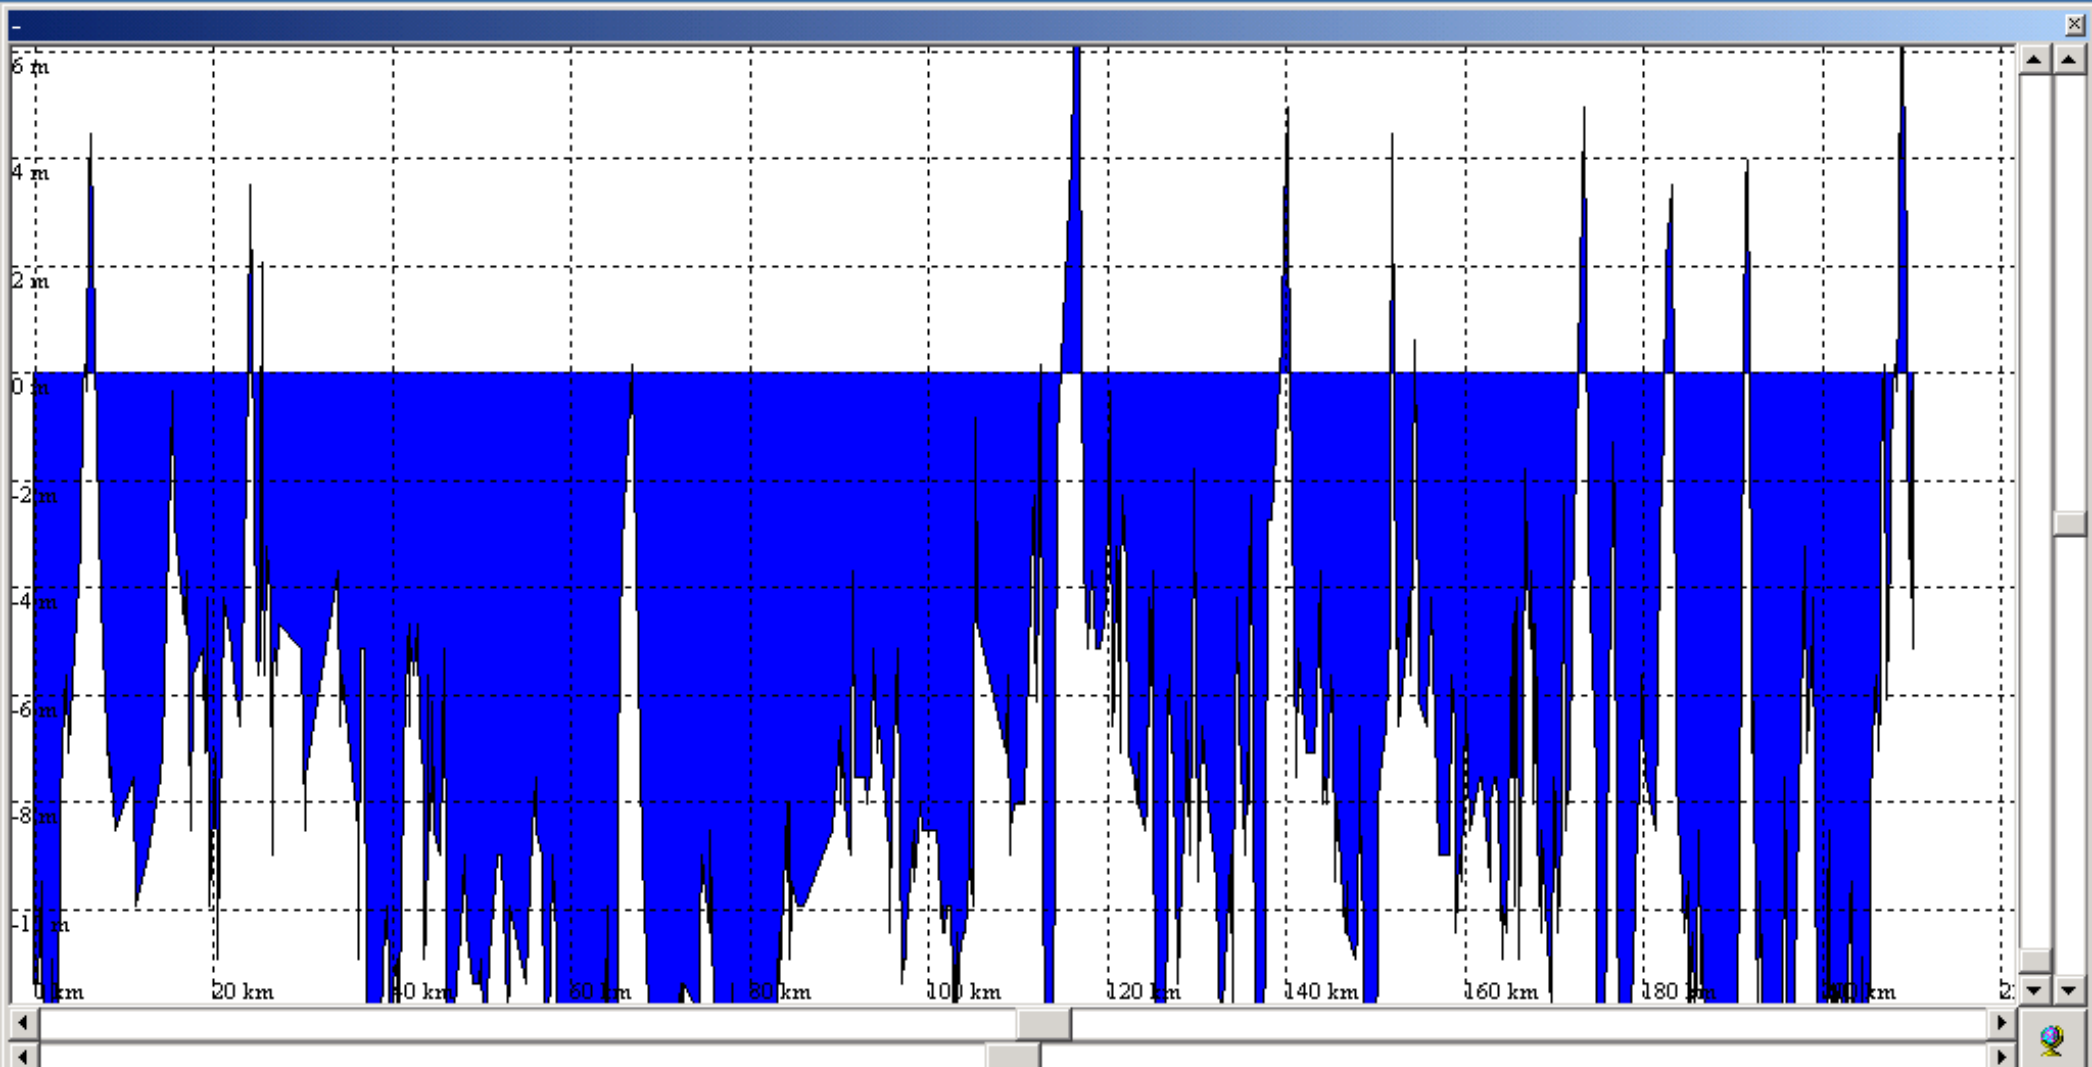

GPS TrackMaker

Lat: 52.1401257195415
 Lon: 3.64306029370777
 Alt: 902.25 m EPE
 Spd: --- km/h 15 m
 10-feb-2005 13:50:06
 *** Simulation! ***

LCD Panel

GPS TrackMaker

Lat: 51.8399548530579
 Lon: 4.93022203445435
 Alt: -3.24 m EPE
 Spd: 1151.28 km/h 0 m
 14-feb-2005 14:25:07
 *** Simulation! ***

View NavTools Help

Name: N51 51.998 E4 26.542 to N Autogame

OK
Cancel

Via Points | Directions

Maps
Waypoints
Tracks(1)
Routes

Name

- N51 51.998

- N51 51.998 E4 26.542
- N51 54.491 E4 28.026
- N51 53.230 E4 32.476
- N51 51.896 E4 37.731
- N51 50.464 E4 37.735
- N51 47.865 E4 39.214
- N51 50.468 E4 42.818
- N51 51.597 E4 40.573
- N51 50.464 E4 37.735
- N51 47.865 E4 39.214
- N51 50.600 E4 56.618
- N51 55.644 E4 52.279
- N51 55.055 E4 47.232
- N52 00.873 E4 38.491
- N52 01.117 E4 32.036
- N51 58.401 E4 28.984
- N51 59.048 E4 24.770
- N51 59.962 E4 19.803
- N51 55.650 E4 16.205
- N51 54.914 E4 20.304
- N51 51.998 E4 26.542
- N51 54.796 E4 27.606
- N51 55.064 E4 26.723
- N51 54.526 E4 22.085
- N51 51.998 E4 26.542b
- <end>

Properties...
Insert Waypoint...
Invert
Recalculate
Show Profile...

Center map on selected item

Link
File/URL:

Show on Map

Real-Time Navigation Console

GPS TrackMaker

Lat: 51.8331742286683
 Lon: 4.70837116241456
 Alt: -5.15 m EPE
 Spd: 74.48 km/h 0 m
 23-Jul-2004 09:11:47
 *** Simulation! ***

LCD Panel

Speedometer: 0 to 200 km/h (needle at ~74 km/h)

Distance: 0 to 300 Meters x10 (needle at ~115)

Compass: 0 to 360 degrees (needle pointing North)

GPS TrackMaker - C:\Documents and Settings...

View NavTools Help