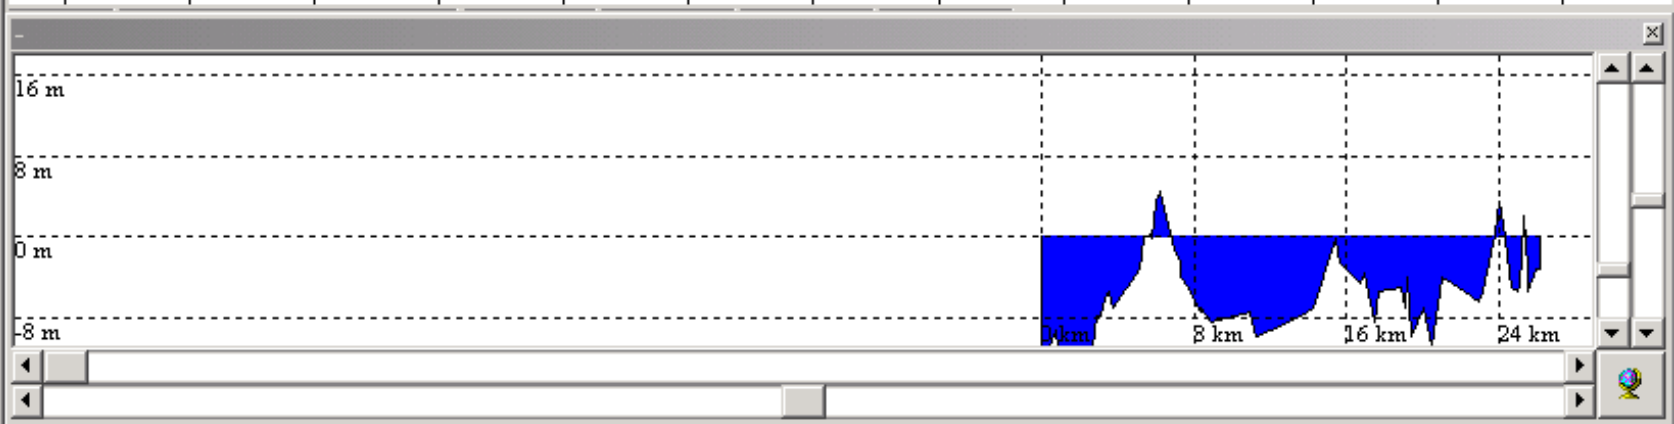

GPS TrackMaker

Lat: 52.1401257195415
 Lon: 3.64306029370777
 Alt: 902.25 m EPE
 Spd: --- km/h 15 m
 10-feb-2005 13:50:06
 *** Simulation! ***

LCD Panel

GPS TrackMaker

Lat: 51.8399548530579
 Lon: 4.93022203445435
 Alt: -3.24 m EPE
 Spd: 1151.28 km/h 0 m
 14-feb-2005 14:25:07
 *** Simulation! ***

LCD Panel

Real-Time Navigation Console

GPS TrackMaker

Lat: 51.8668627738953
 Lon: 4.90277767181397
 Alt: -5.15 m EPE: 0 m
 Spd: 61.17 km/h
 23-Jul-2004 09:38:31
 *** Simulation! ***

LCD Panel

ACTIVE LOG

GPS TrackMaker - C:\Documents and Settings\JOJO\My Documents\GPS\Auto\auto-2w.gtm

Properties...
Insert Waypoint...
Invert
Recalculate
Show Profile...

Center map on selected item

Link
File/URL:

Show on Map

Real-Time Navigation Console

GPS TrackMaker

Lat: 51.8331742286683
 Lon: 4.70837116241456
 Alt: -5.15 m EPE
 Spd: 74.48 km/h 0 m
 23-Jul-2004 09:11:47
 *** Simulation! ***

LCD Panel

Speedometer: 0 to 200 km/h (needle at ~74 km/h)

Distance: 0 to 300 Meters x10 (needle at ~115)

Compass: 0 to 360 degrees (needle pointing North)

GPS TrackMaker - C:\Documents and Settings...

View NavTools Help