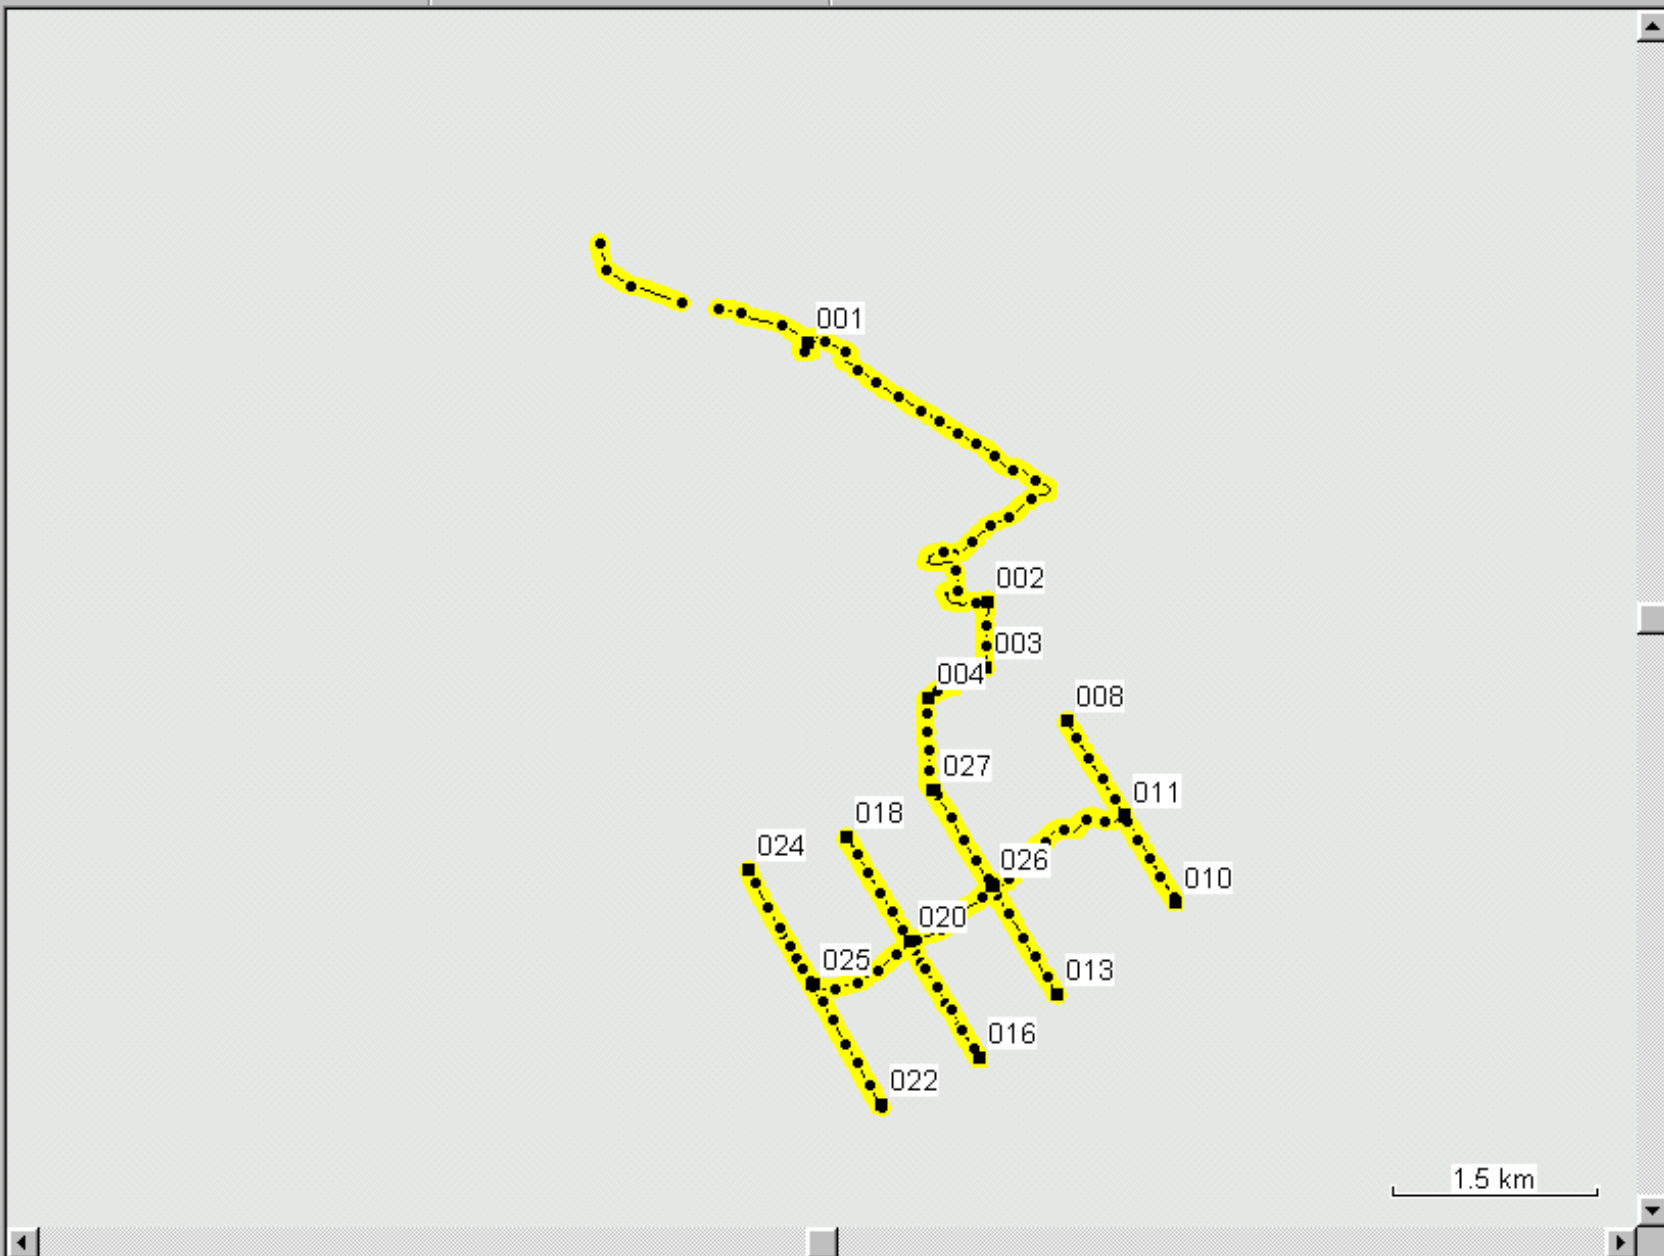

The splash screen is divided into two horizontal sections. The top section has a dark blue background with the text "WAY Home" in white, where "WAY" is in a bold, blocky font and "Home" is in a white script font. The bottom section has a yellow background. It contains the text "WAY Home © 1993-2001 LOXANE" in the top right. In the center, there is a logo for "LOXANE" with a stylized globe icon above it, and below that, a logo for "MediaMix BENELUX". At the bottom left, there is a "NAVTECH ON BOARD" logo. To the right of this logo, it says "NAVTECH Premium" © NAVTECH 2001 and "All rights reserved".

Norton AntiVirus [Meer info](#)

InstallShield (R) Setup Engine
wacht op een virusscan van
'd228.rra'

OK Scan stoppen

European MetroGuide Version 6

Maps Waypoints(27)

Routes Tracks(6) GPS

Name	Points
ACTIVE LOG 003	9
ACTIVE LOG 004	1
ACTIVE LOG 005	593
ACTIVE LOG 006	2
ACTIVE LOG 007	219
ACTIVE LOG 008	2

6 Track(s) Selected Lat/Lon hddd°mm.mmm'(WGS 84)

European MetroGuide Version 6

Maps Waypoints(27)
Routes Tracks(6) GPS

Name ▲	Points
ACTIVE LOG 003	9
ACTIVE LOG 004	1
ACTIVE LOG 005	593
ACTIVE LOG 006	2
ACTIVE LOG 007	219
ACTIVE LOG 008	2

6 Track(s) Selected Lat/Lon hddd°mm.mmm'(WGS 84)

No Map

Waypoints(27)
Routes Tracks(6) GPS

Name	Points
ACTIVE LOG 003	9
ACTIVE LOG 004	1
ACTIVE LOG 005	593
ACTIVE LOG 006	2
ACTIVE LOG 007	219
ACTIVE LOG 008	2