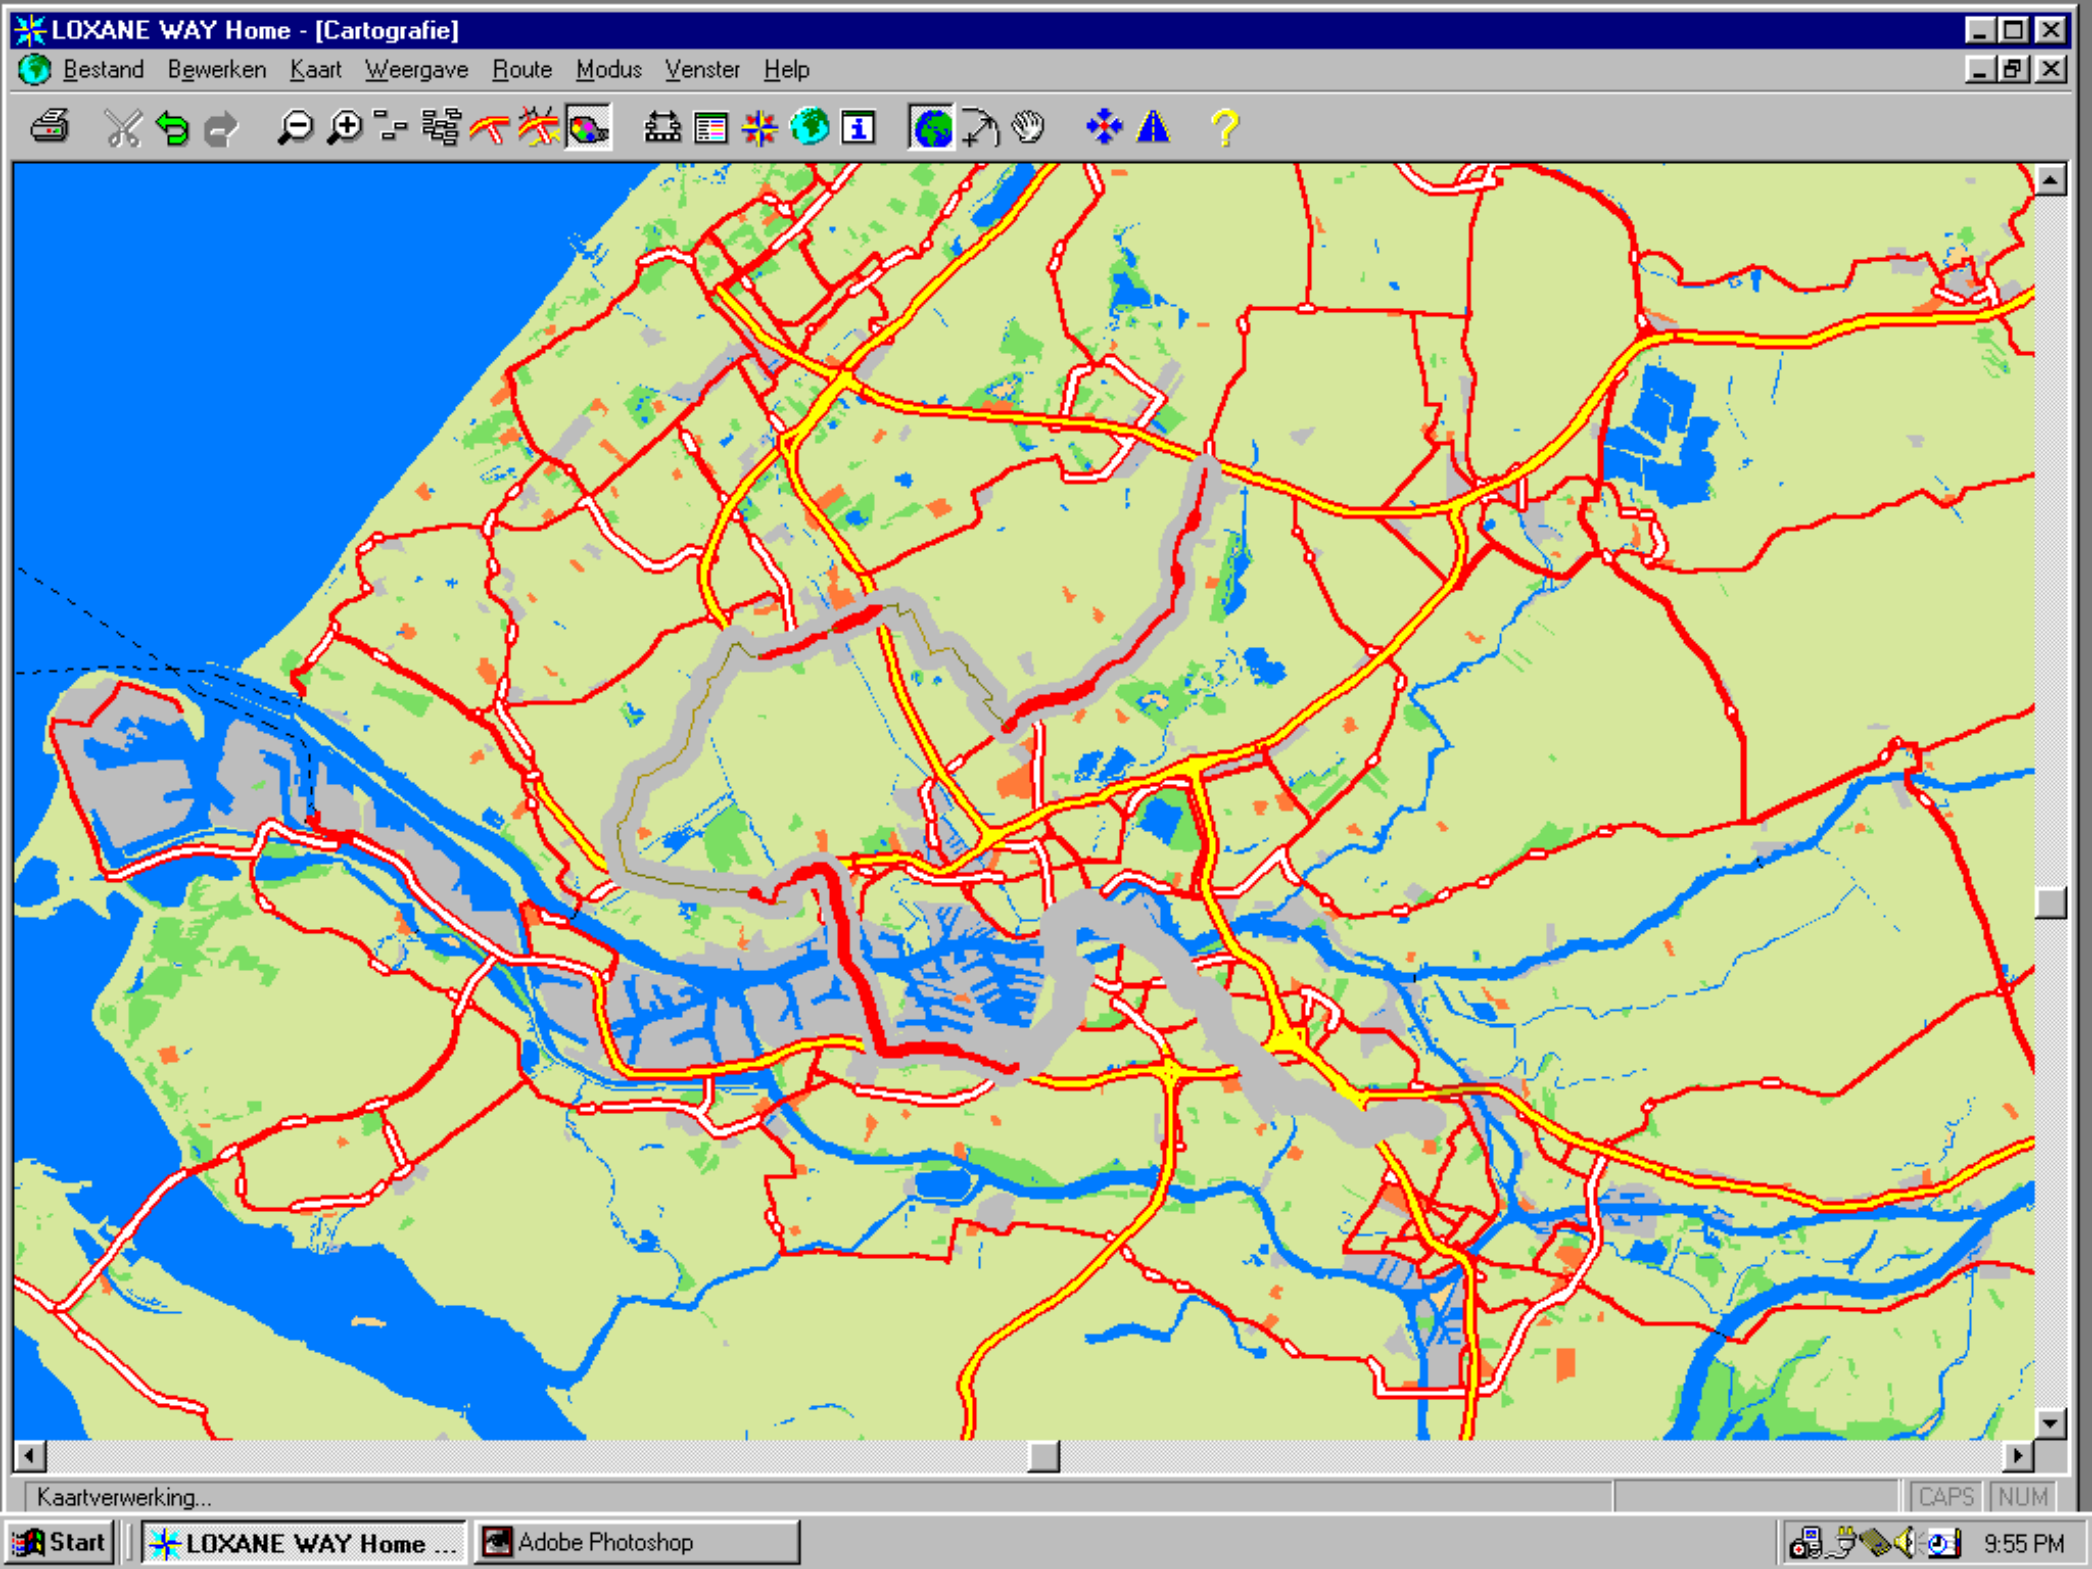

Norton AntiVirus [Meer info](#)

InstallShield (R) Setup Engine
wacht op een virusscan van
'd228.rra'

OK Scan stoppen

European MetroGuide Version 6

Maps Waypoints(27)

Routes Tracks(6) GPS

Name	Points
ACTIVE LOG 003	9
ACTIVE LOG 004	1
ACTIVE LOG 005	593
ACTIVE LOG 006	2
ACTIVE LOG 007	219
ACTIVE LOG 008	2

6 Track(s) Selected Lat/Lon hddd°mm.mmm'(WGS 84)

European MetroGuide Version 6

Maps Waypoints(27)
Routes Tracks(6) GPS

Name ▲	Points
ACTIVE LOG 003	9
ACTIVE LOG 004	1
ACTIVE LOG 005	593
ACTIVE LOG 006	2
ACTIVE LOG 007	219
ACTIVE LOG 008	2

6 Track(s) Selected Lat/Lon hddd°mm.mmm'(WGS 84)

No Map

Waypoints(27)
Routes Tracks(6) GPS

Name	Points
ACTIVE LOG 003	9
ACTIVE LOG 004	1
ACTIVE LOG 005	593
ACTIVE LOG 006	2
ACTIVE LOG 007	219
ACTIVE LOG 008	2