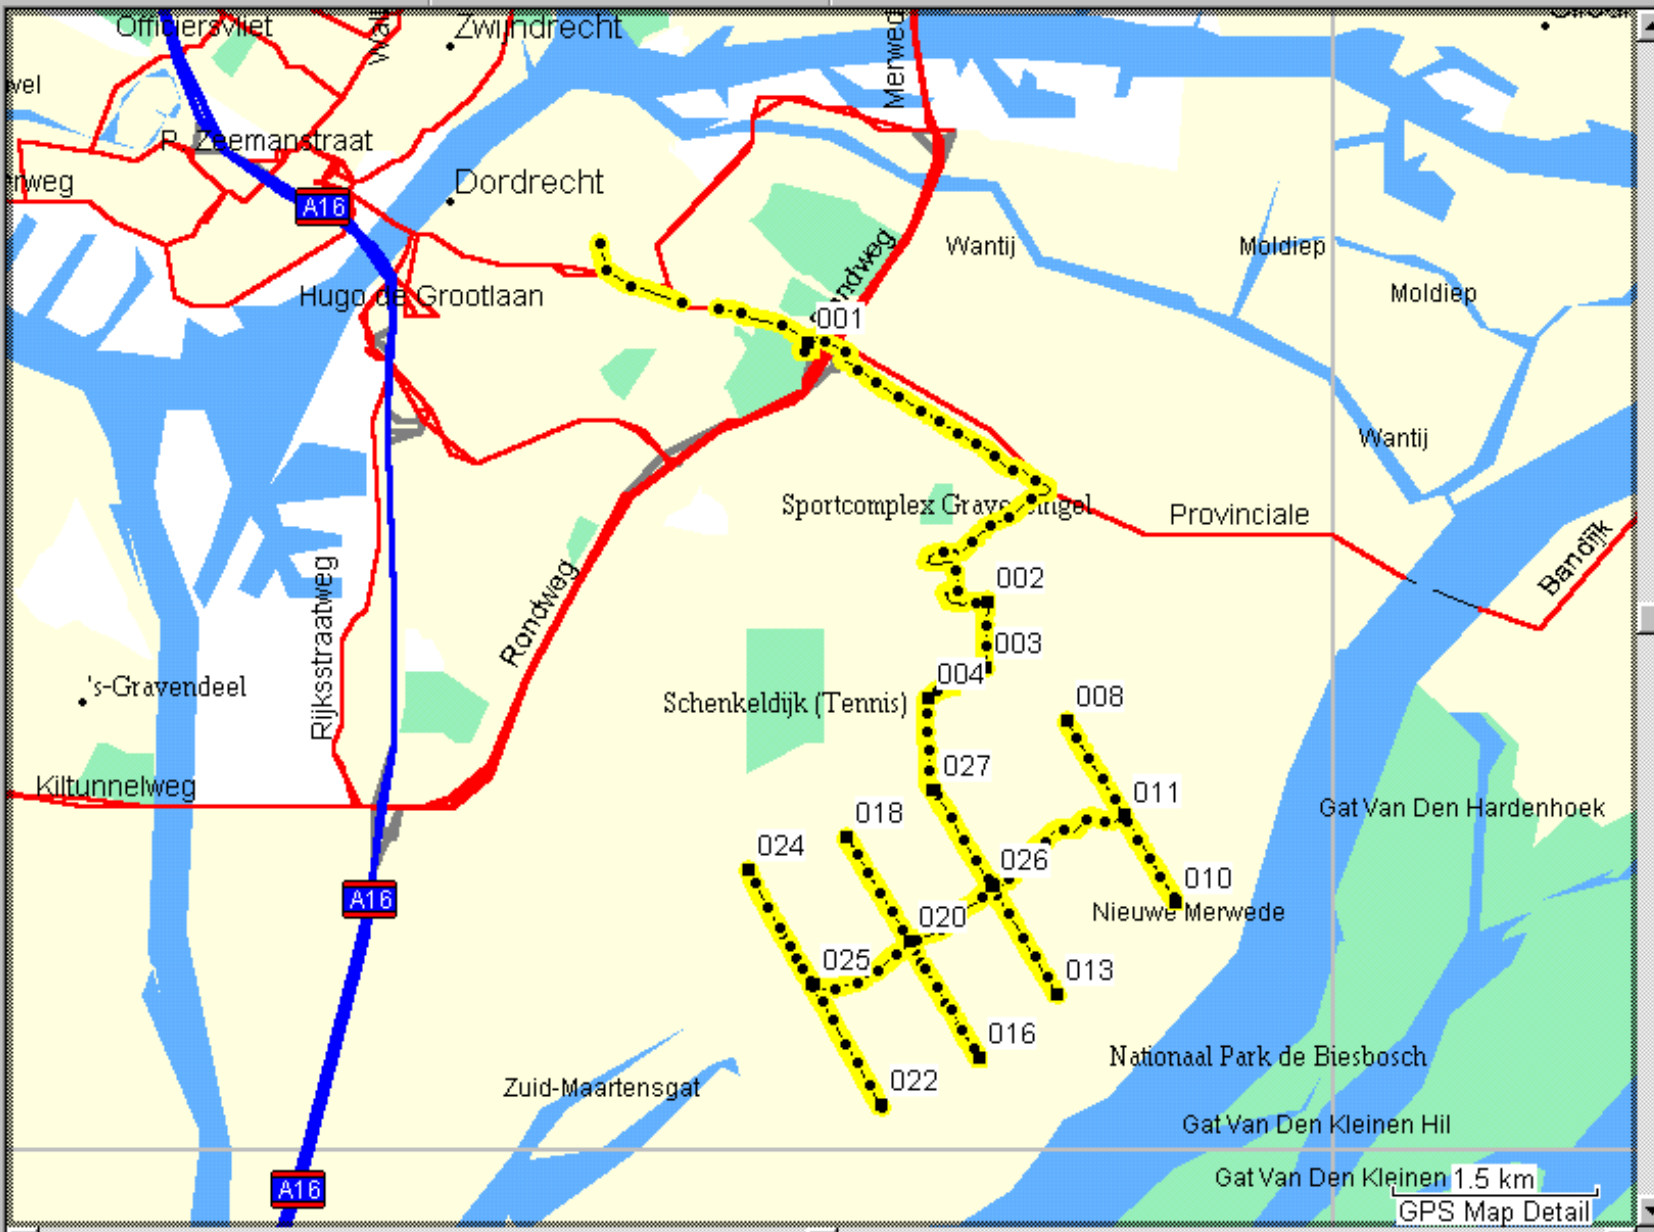

Norton AntiVirus [Meer info](#)

InstallShield (R) Setup Engine
wacht op een virusscan van
'd228.rra'

OK Scan stoppen

European MetroGuide Version 6

Maps Waypoints(27)

Routes Tracks(6) GPS

Name	Points
ACTIVE LOG 003	9
ACTIVE LOG 004	1
ACTIVE LOG 005	593
ACTIVE LOG 006	2
ACTIVE LOG 007	219
ACTIVE LOG 008	2

6 Track(s) Selected Lat/Lon hddd°mm.mmm'(WGS 84)

European MetroGuide Version 6

Maps Waypoints(27)
Routes Tracks(6) GPS

Name ▲	Points
ACTIVE LOG 003	9
ACTIVE LOG 004	1
ACTIVE LOG 005	593
ACTIVE LOG 006	2
ACTIVE LOG 007	219
ACTIVE LOG 008	2

6 Track(s) Selected Lat/Lon hddd°mm.mmm'(WGS 84)

No Map

Waypoints(27)
Routes Tracks(6) GPS

Name	Points
ACTIVE LOG 003	9
ACTIVE LOG 004	1
ACTIVE LOG 005	593
ACTIVE LOG 006	2
ACTIVE LOG 007	219
ACTIVE LOG 008	2