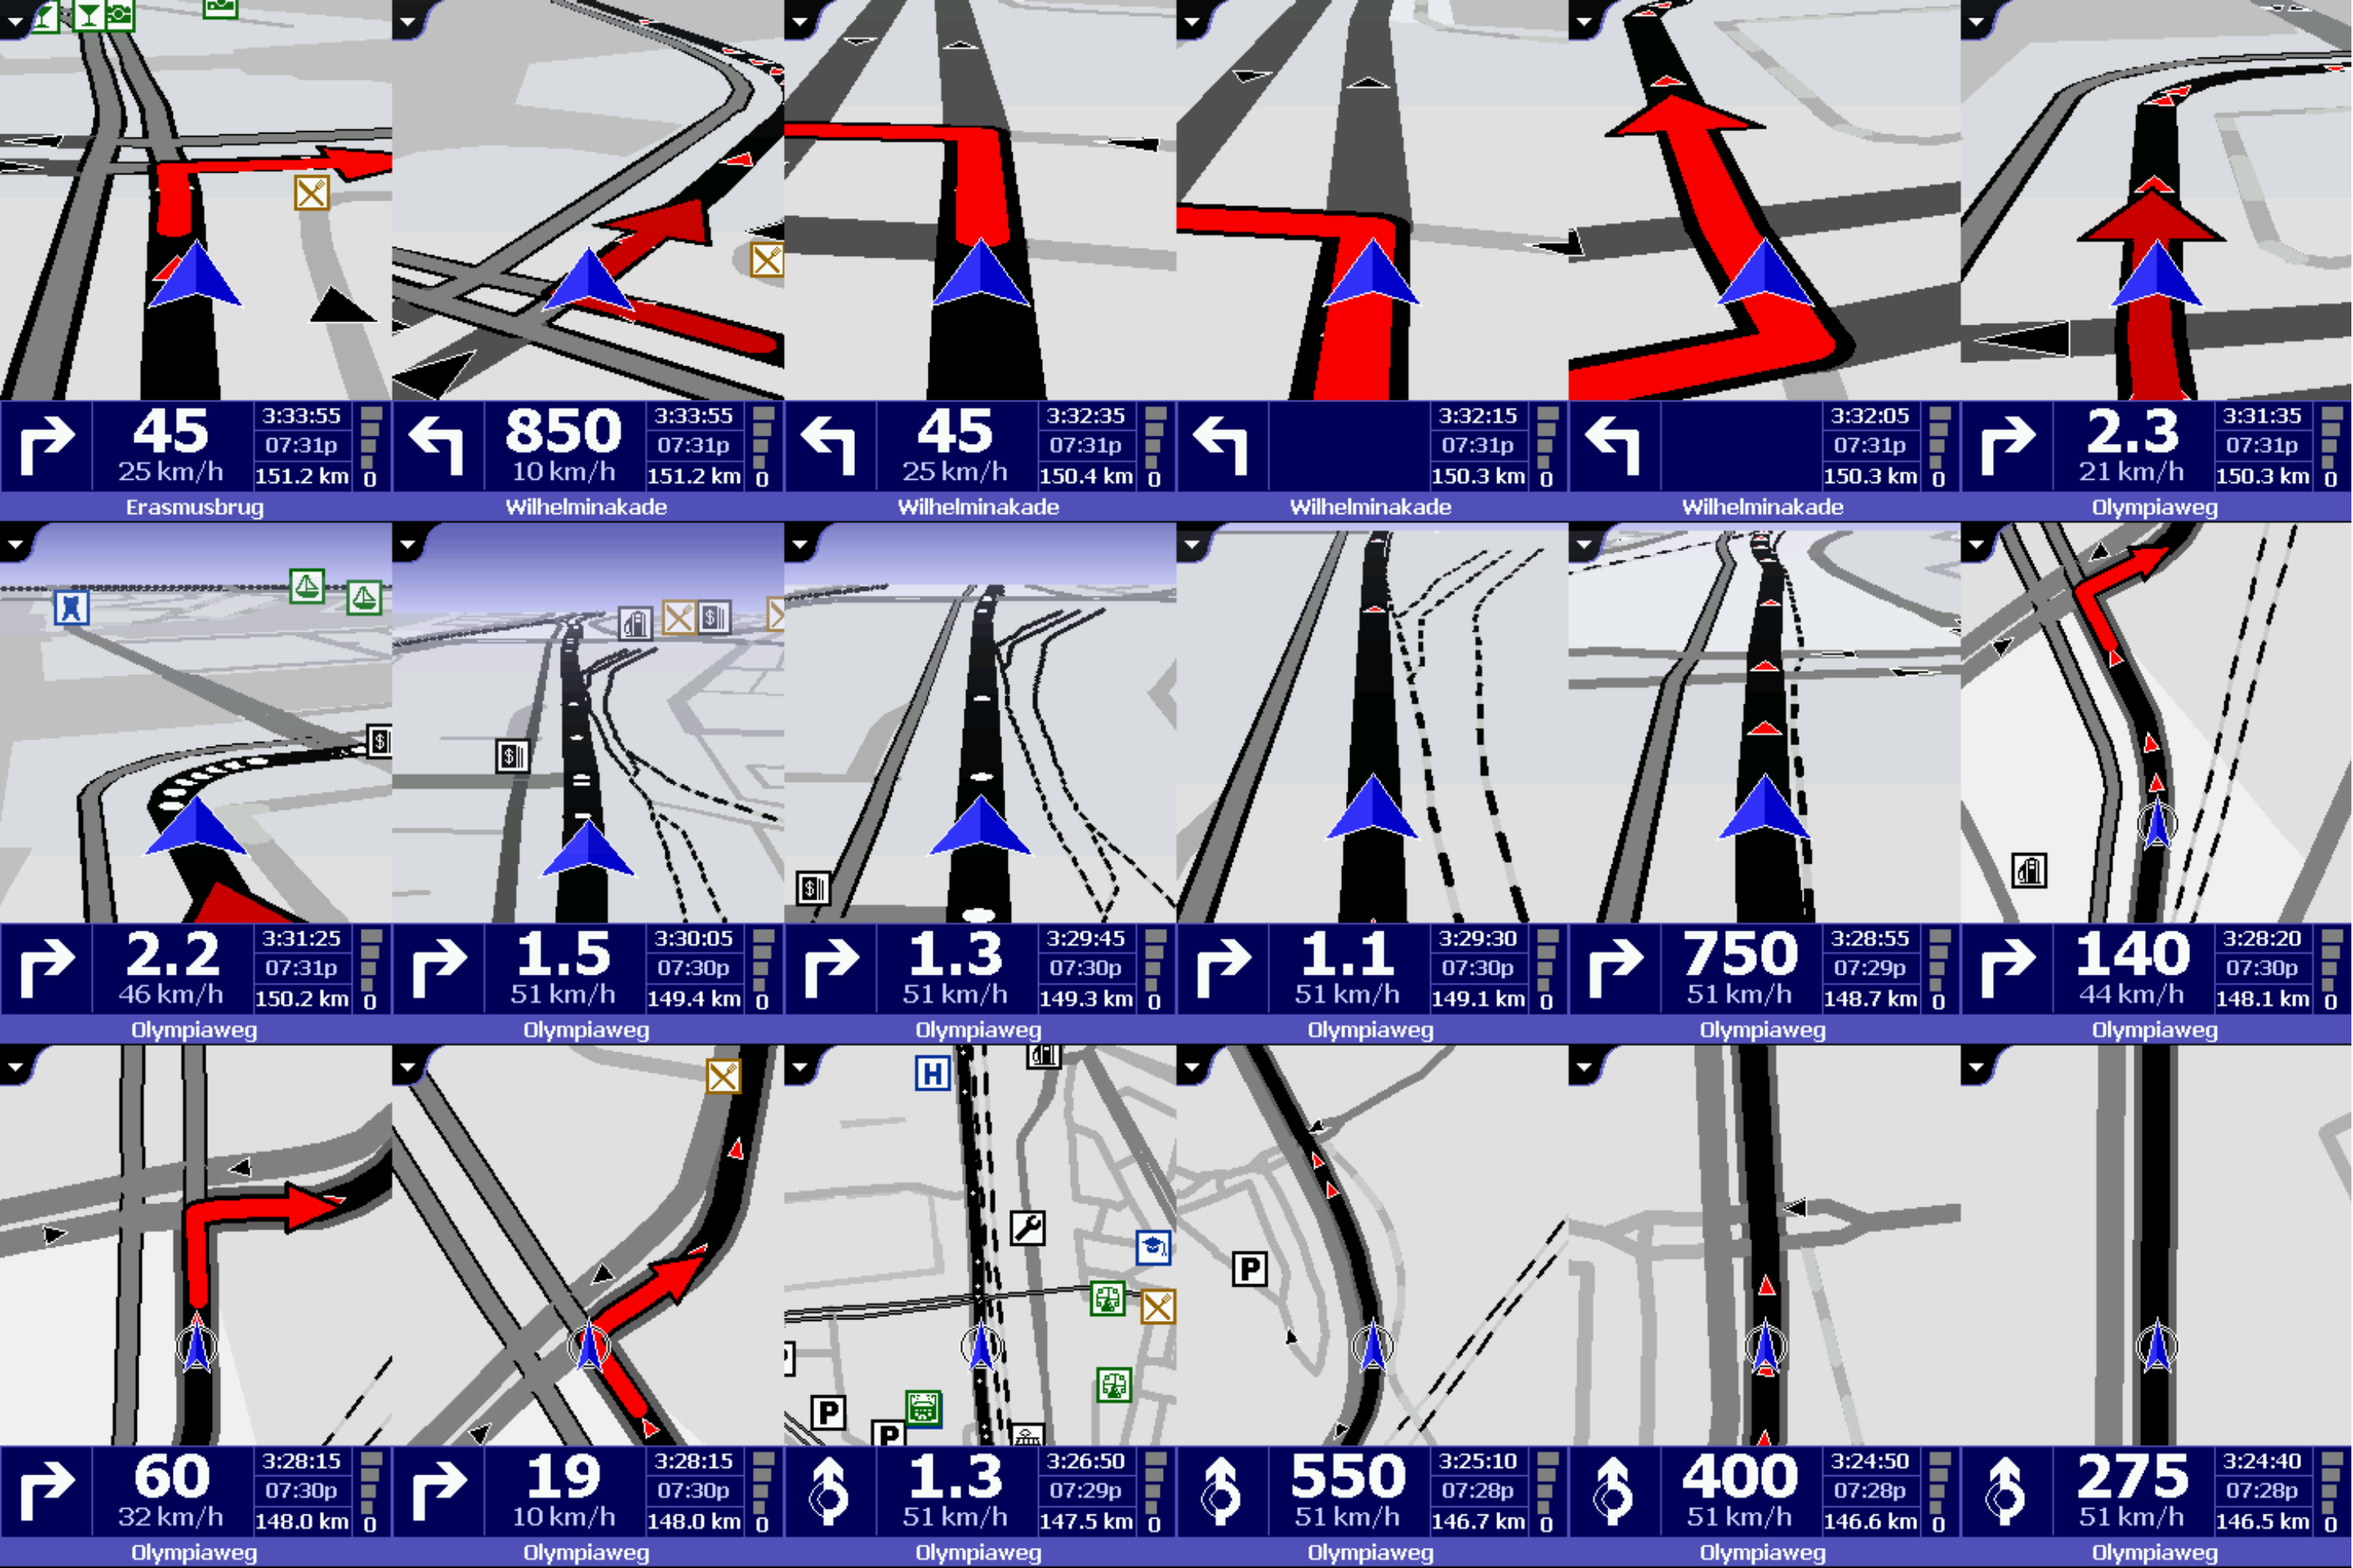

← 3:22:05  
07:27p  
145.5 km 0

← **6.3** 3:18:40  
51 km/h 07:25p  
144.2 km 0

← **4.1** 3:15:35  
80 km/h 07:24p  
142.0 km 0

← **4.0** 3:15:30  
58 km/h 07:24p  
141.8 km 0

Klein Nieuwland

Klein Nieuwland

Groeninx Van Zoelenlaan

Unnamed road

Unnamed road

Unnamed road

TomTom Navigator 8:02

Map 0 m. 50 m. 8

To: 'S-Gravendeel  
Unnamed road

0:00 hrs - 325 meters

Est. arrival time: **08:05p**

GPS position unreliable

File Tools

100 33 km/h	0:10 08:03p 100 m.	Arrive	0:20 08:04p 300 m.	450 0 km/h	0:35 08:23p 450 m.	33 km/h	
Unnamed road		Unnamed road		Unnamed road		Unnamed road	

40 25 km/h	3:24:50 09:53p 146.8 km	50 10 km/h	0:36:45 05:10p 30.1 km	2.2 51 km/h	0:37:05 05:11p 30.1 km	3:43:35 10:00p 157.0 km	
Olympiaweg		Koningin Julianaplein		Prinses Beatrixstraat		Doklaan	

210 51 km/h	3:33:35 09:57p 151.1 km	5.8 54 km/h	3:15:45 09:49p 142.3 km
Wilhelminakade		Noordeinde	